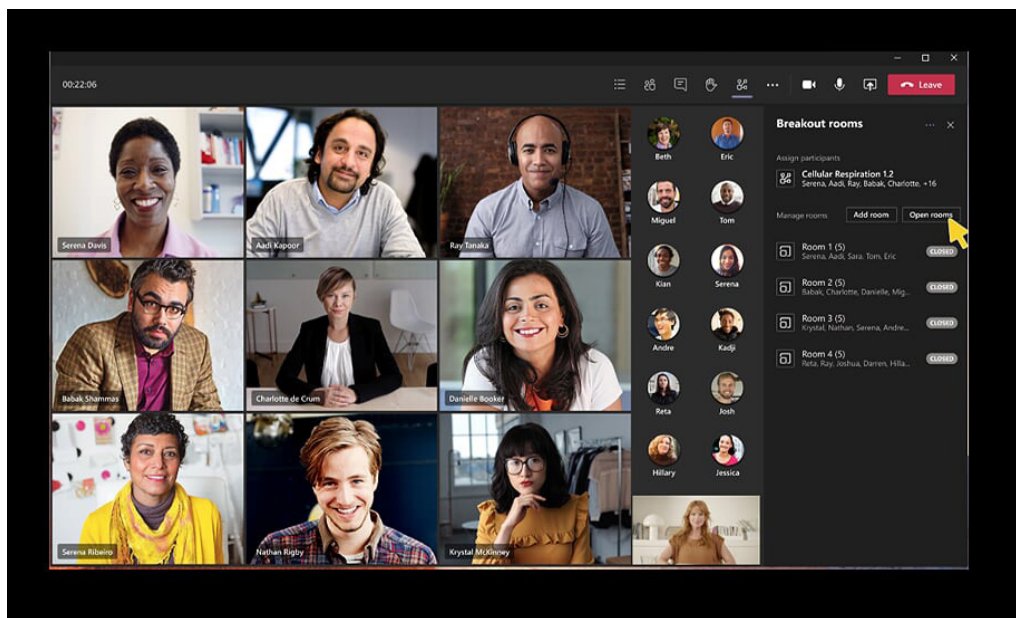

KEY BENEFITS

Work better together and get more done

Collaborate, share, and communicate with flexible tools that go where your team goes. Connect better with customers and colleagues with a range of communication tools, from email and IM to social networking and video conferencing. With multiparty HD video, content sharing, shared calendars, and team chat, you'll always be in sync with your team. Further increase productivity with Office apps enhanced with the latest AI tools.

Make better decisions with intelligence and analytics

With various analytics and intelligence capabilities, Microsoft 365 Business Premium gives you the insights and assistance you need to do your best work every day.

Scalability

With Microsoft 365 Business Premium, you pay for what you use. As your organization grows, you simply pay for the additional services and storage needed.

More control for your IT staff

GET IN TOUCH

Plexus Business Solutions
Riverside House River Lawn Road
Tonbridge, Kent TN9 1EP
01892440131
www.plexusbusiness.co.uk/